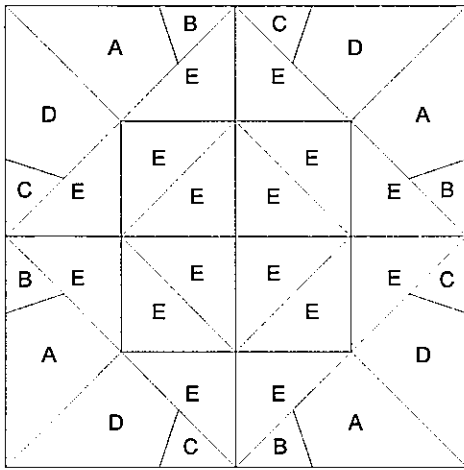

MLQ Dec. '09
BOM

Shining Bright

Key Block (3/20 actual size)

Cutting Diagrams

Patch Count