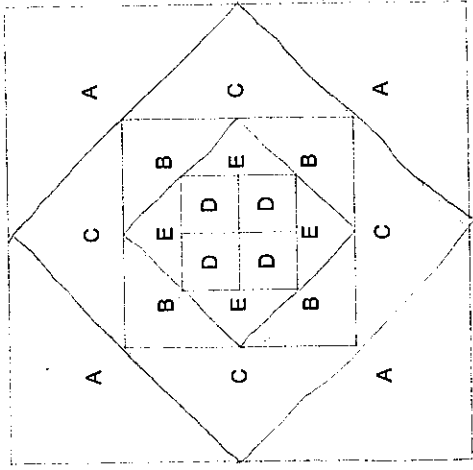

Snail's Trail Secret Jungle

Key Block (3/20 actual size)

Cutting Diagrams

Patch Count